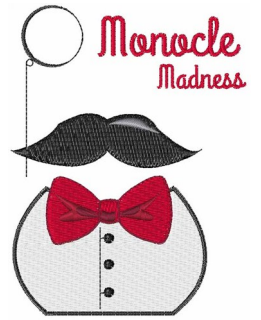

Name: Monocle Madness

SKU: WD02-JLA001087C

Brand: Windmill Designs

Unique Colors: 13 (6 color Stops)

Unique Colors

	Color Name (Color Code)	Manufacturer - Type
	Super White (1001) [No Color Selected]	madeira - rayon
	Dusty Lilac (1263) [No Color Selected]	madeira - rayon
	Crocus (286)	Exquisite - Polyester 1000m