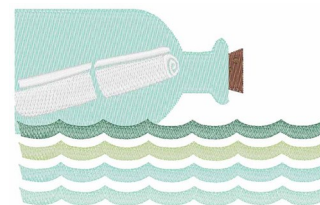

**Name:** Water Message

**SKU:** WD02-JLA001086A

**Brand:** Windmill Designs

**Unique Colors:** 13 (8 color Stops)

## Unique Colors

	<b>Color Name (Color Code)</b>	<b>Manufacturer - Type</b>
	Super White (1001) [No Color Selected]	madeira - rayon
	Dusty Lilac (1263) [No Color Selected]	madeira - rayon
	Crocus (286)	Exquisite - Polyester 1000m