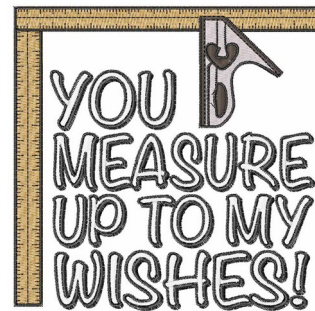

**Name:** Measure Wishes Machine Embroidery Design

**SKU:** WD02-JLA001082D

**Brand:** Windmill Designs

**Unique Colors:** 13 (9 color Stops)