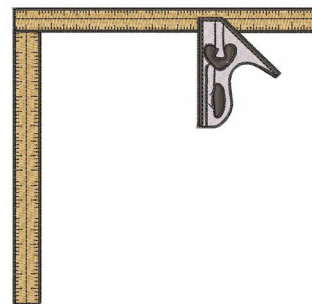

Name: Square Edge

SKU: WD02-JLA001082A

Brand: Windmill Designs

Unique Colors: 13 (5 color Stops)

Unique Colors

	Color Name (Color Code)	Manufacturer - Type
	Super White (1001) [No Color Selected]	madeira - rayon
	Dusty Lilac (1263) [No Color Selected]	madeira - rayon
	Crocus (286)	Exquisite - Polyester 1000m