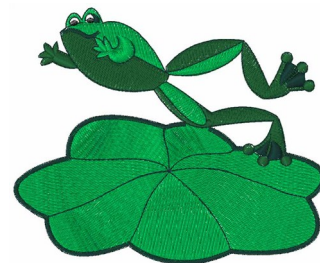

**Name:** Leaping Frog Machine Embroidery Design

**SKU:** WD02-JLA001076A

**Brand:** Windmill Designs

**Unique Colors:** 13 (7 color Stops)