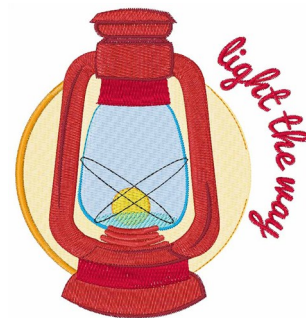

**Name:** Light the Way Machine Embroidery Design

**SKU:** WD02-JLA001075C

**Brand:** Windmill Designs

**Unique Colors:** 13 (11 color Stops)