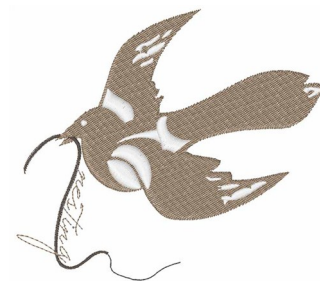

Name: Resting Bird Machine Embroidery Design

SKU: WD02-JLA001064C

Brand: Windmill Designs

Unique Colors: 13 (4 color Stops)

Unique Colors

	Color Name (Color Code)	Manufacturer - Type
	Super White (1001) [No Color Selected]	madeira - rayon
	Dusty Lilac (1263) [No Color Selected]	madeira - rayon
	Crocus (286)	Exquisite - Polyester 1000m

Complete Color Sequence

#		Color Name (Color Code)	Manufacturer - Type
1		Super White (1001) [No Color Selected]	madeira - rayon
2		Super White (1001) [No Color Selected]	madeira - rayon
3		Crocus (286)	Exquisite - Polyester 1000m