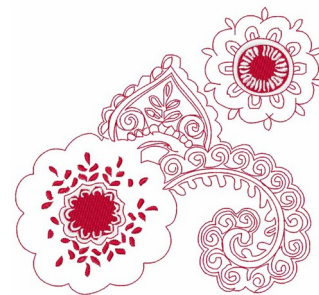

Name: Asian Floral

SKU: WD02-JLA001059A

Brand: Windmill Designs

Unique Colors: 13 (3 color Stops)

Unique Colors

	Color Name (Color Code)	Manufacturer - Type
	Super White (1001) [No Color Selected]	madeira - rayon
	Dusty Lilac (1263) [No Color Selected]	madeira - rayon
	Crocus (286)	Exquisite - Polyester 1000m

Complete Color Sequence

#		Color Name (Color Code)	Manufacturer - Type
1		Super White (1001) [No Color Selected]	madeira - rayon
2		Super White (1001) [No Color Selected]	madeira - rayon
3		Crocus (286)	Exquisite - Polyester 1000m