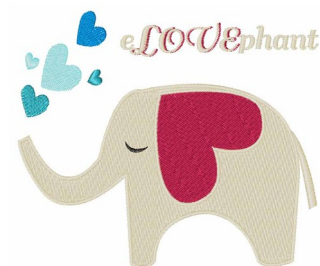

Name: Love Elephant

SKU: WD02-JLA001042B

Brand: Windmill Designs

Unique Colors: 13 (8 color Stops)

Unique Colors

	Color Name (Color Code)	Manufacturer - Type
	Super White (1001) [No Color Selected]	madeira - rayon
	Dusty Lilac (1263) [No Color Selected]	madeira - rayon
	Crocus (286)	Exquisite - Polyester 1000m