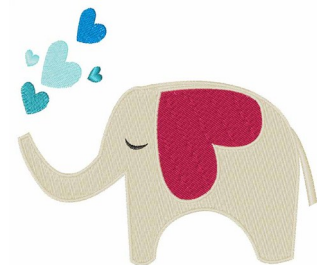

Name: Love Elephant Machine Embroidery Design

SKU: WD02-JLA001042A

Brand: Windmill Designs

Unique Colors: 13 (6 color Stops)

Unique Colors

	Color Name (Color Code)	Manufacturer - Type
	Super White (1001) [No Color Selected]	madeira - rayon
	Dusty Lilac (1263) [No Color Selected]	madeira - rayon
	Crocus (286)	Exquisite - Polyester 1000m