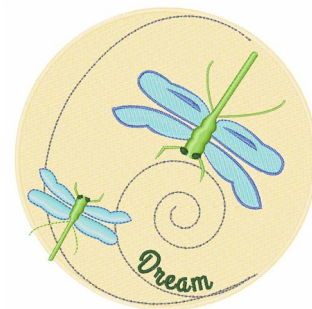

Name: Dragonfly Dream Machine Embroidery Design

SKU: WD02-JLA001041C

Brand: Windmill Designs

Unique Colors: 13 (6 color Stops)

Unique Colors

	Color Name (Color Code)	Manufacturer - Type
	Super White (1001) [No Color Selected]	madeira - rayon
	Dusty Lilac (1263) [No Color Selected]	madeira - rayon
	Crocus (286)	Exquisite - Polyester 1000m

Complete Color Sequence

#		Color Name (Color Code)	Manufacturer - Type
1		Super White (1001) [No Color Selected]	madeira - rayon
2		Super White (1001) [No Color Selected]	madeira - rayon
3		Crocus (286)	Exquisite - Polyester 1000m