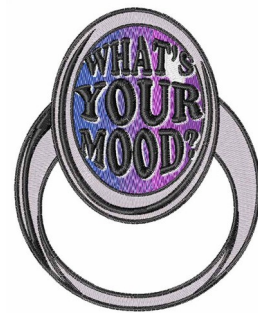

**Name:** Whats Your Mood Machine Embroidery Design

**SKU:** WD02-JLA001039D

**Brand:** Windmill Designs

**Unique Colors:** 13 (10 color Stops)