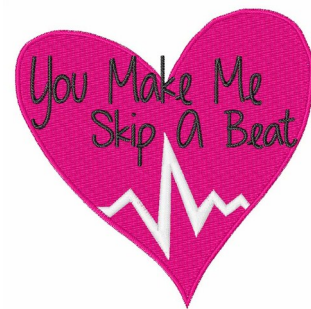

**Name:** Skip A Beat Machine Embroidery Design

**SKU:** WD02-JLA001035D

**Brand:** Windmill Designs

**Unique Colors:** 13 (4 color Stops)