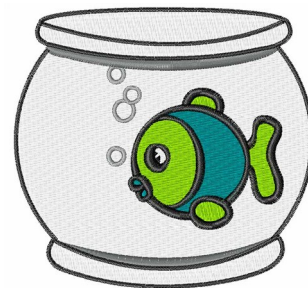

Name: Fish In Fishbowl Machine Embroidery Design

SKU: WD02-JLA001033A

Brand: Windmill Designs

Unique Colors: 13 (8 color Stops)

Unique Colors

	Color Name (Color Code)	Manufacturer - Type
	Super White (1001) [No Color Selected]	madeira - rayon
	Dusty Lilac (1263) [No Color Selected]	madeira - rayon
	Crocus (286)	Exquisite - Polyester 1000m