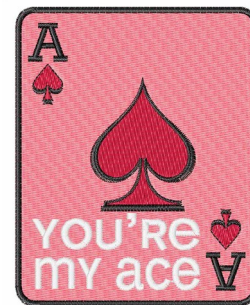

Name: Youre My Ace Machine Embroidery Design

SKU: WD02-JLA001030D

Brand: Windmill Designs

Unique Colors: 13 (6 color Stops)

Unique Colors

	Color Name (Color Code)	Manufacturer - Type
	Super White (1001) [No Color Selected]	madeira - rayon
	Dusty Lilac (1263) [No Color Selected]	madeira - rayon
	Crocus (286)	Exquisite - Polyester 1000m