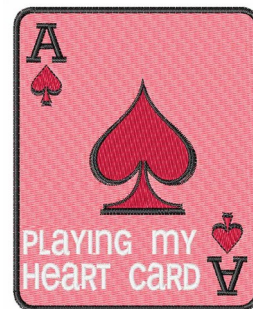

Name: My Heart Card Machine Embroidery Design

SKU: WD02-JLA001030C

Brand: Windmill Designs

Unique Colors: 13 (6 color Stops)

Unique Colors

	Color Name (Color Code)	Manufacturer - Type
	Super White (1001) [No Color Selected]	madeira - rayon
	Dusty Lilac (1263) [No Color Selected]	madeira - rayon
	Crocus (286)	Exquisite - Polyester 1000m