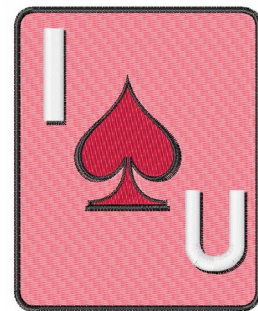

Name: I Love You Machine Embroidery Design

SKU: WD02-JLA001030B

Brand: Windmill Designs

Unique Colors: 13 (4 color Stops)

Unique Colors

	Color Name (Color Code)	Manufacturer - Type
	Super White (1001) [No Color Selected]	madeira - rayon
	Dusty Lilac (1263) [No Color Selected]	madeira - rayon
	Crocus (286)	Exquisite - Polyester 1000m

Complete Color Sequence

#		Color Name (Color Code)	Manufacturer - Type
1		Super White (1001) [No Color Selected]	madeira - rayon
2		Super White (1001) [No Color Selected]	madeira - rayon
3		Crocus (286)	Exquisite - Polyester 1000m