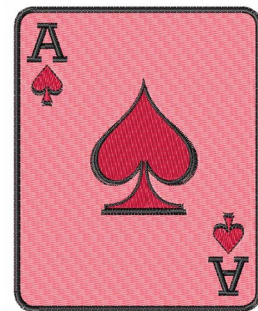

**Name:** Ace Of Spades Machine Embroidery Design

**SKU:** WD02-JLA001030A

**Brand:** Windmill Designs

**Unique Colors:** 13 (5 color Stops)

## Unique Colors

	<b>Color Name (Color Code)</b>	<b>Manufacturer - Type</b>
	Super White (1001) [No Color Selected]	madeira - rayon
	Dusty Lilac (1263) [No Color Selected]	madeira - rayon
	Crocus (286)	Exquisite - Polyester 1000m