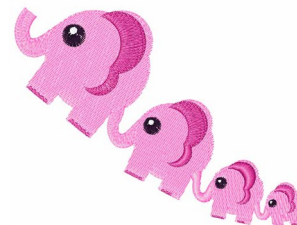

Name: Pink Elephants

SKU: WD02-JLA001029A

Brand: Windmill Designs

Unique Colors: 13 (4 color Stops)

Unique Colors

	Color Name (Color Code)	Manufacturer - Type
	Super White (1001) [No Color Selected]	madeira - rayon
	Dusty Lilac (1263) [No Color Selected]	madeira - rayon
	Crocus (286)	Exquisite - Polyester 1000m

Complete Color Sequence

#		Color Name (Color Code)	Manufacturer - Type
1		Super White (1001) [No Color Selected]	madeira - rayon
2		Super White (1001) [No Color Selected]	madeira - rayon
3		Crocus (286)	Exquisite - Polyester 1000m