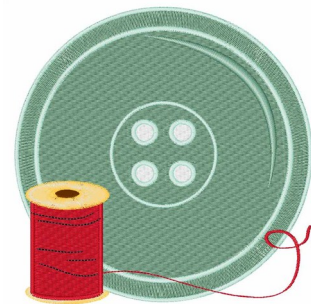

**Name:** Button And Thread Machine Embroidery Design

**SKU:** WD02-JLA001027A

**Brand:** Windmill Designs

**Unique Colors:** 13 (10 color Stops)