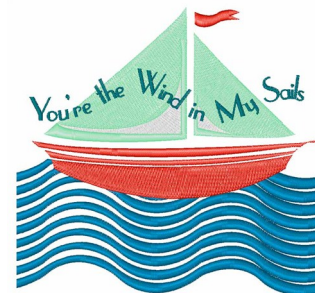

**Name:** Wind In My Sails

**SKU:** WD02-JLA001026D

**Brand:** Windmill Designs

**Unique Colors:** 13 (5 color Stops)