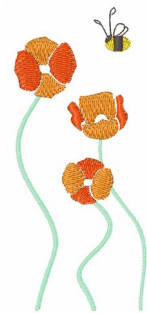

Name: Bee And Flowers

SKU: WD02-JLA001022A

Brand: Windmill Designs

Unique Colors: 13 (5 color Stops)

Unique Colors

	Color Name (Color Code)	Manufacturer - Type
	Super White (1001) [No Color Selected]	madeira - rayon
	Dusty Lilac (1263) [No Color Selected]	madeira - rayon
	Crocus (286)	Exquisite - Polyester 1000m

Complete Color Sequence

#		Color Name (Color Code)	Manufacturer - Type
1		Super White (1001) [No Color Selected]	madeira - rayon
2		Super White (1001) [No Color Selected]	madeira - rayon
3		Crocus (286)	Exquisite - Polyester 1000m