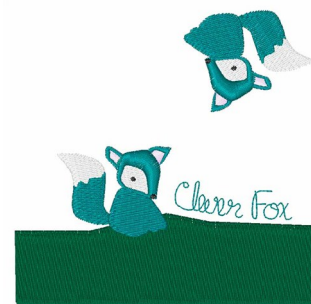

Name: Clever Fox Machine Embroidery Design

SKU: WD02-JLA001019B

Brand: Windmill Designs

Unique Colors: 13 (10 color Stops)

Unique Colors

	Color Name (Color Code)	Manufacturer - Type
	Super White (1001) [No Color Selected]	madeira - rayon
	Dusty Lilac (1263) [No Color Selected]	madeira - rayon
	Crocus (286)	Exquisite - Polyester 1000m