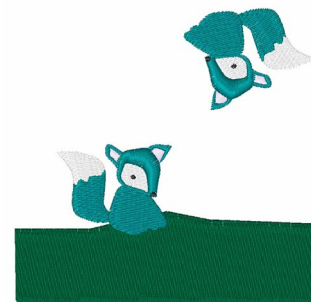

Name: Foxes Machine Embroidery Design

SKU: WD02-JLA001019A

Brand: Windmill Designs

Unique Colors: 13 (9 color Stops)

Unique Colors

	Color Name (Color Code)	Manufacturer - Type
	Super White (1001) [No Color Selected]	madeira - rayon
	Dusty Lilac (1263) [No Color Selected]	madeira - rayon
	Crocus (286)	Exquisite - Polyester 1000m