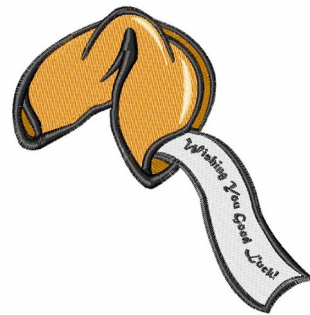

Name: Good Luck Machine Embroidery Design

SKU: WD02-JLA001017D

Brand: Windmill Designs

Unique Colors: 13 (5 color Stops)

Unique Colors

| | Color Name (Color Code) | Manufacturer - Type |
|--|--|-----------------------------|
| | Super White (1001) [No Color Selected] | madeira - rayon |
| | Dusty Lilac (1263) [No Color Selected] | madeira - rayon |
| | Crocus (286) | Exquisite - Polyester 1000m |

Complete Color Sequence

| # | | Color Name (Color Code) | Manufacturer - Type |
|---|---|--|--------------------------------|
| 1 |  | Super White (1001) [No Color Selected] | madeira - rayon |
| 2 |  | Super White (1001) [No Color Selected] | madeira - rayon |
| 3 |  | Crocus (286) | Exquisite - Polyester 1000m |