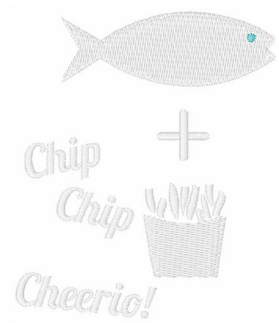

Name: Chip Cheerio Machine Embroidery Design

SKU: WD02-JLA001014B

Brand: Windmill Designs

Unique Colors: 13 (3 color Stops)

Unique Colors

	Color Name (Color Code)	Manufacturer - Type
	Super White (1001) [No Color Selected]	madeira - rayon
	Dusty Lilac (1263) [No Color Selected]	madeira - rayon
	Crocus (286)	Exquisite - Polyester 1000m

Complete Color Sequence

#		Color Name (Color Code)	Manufacturer - Type
1		Super White (1001) [No Color Selected]	madeira - rayon
2		Super White (1001) [No Color Selected]	madeira - rayon
3		Crocus (286)	Exquisite - Polyester 1000m