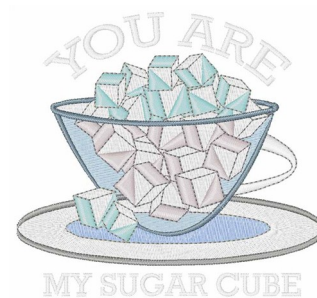

Name: My Sugar Cube Machine Embroidery Design

SKU: WD02-JLA001012D

Brand: Windmill Designs

Unique Colors: 13 (12 color Stops)

Unique Colors

	Color Name (Color Code)	Manufacturer - Type
	Super White (1001) [No Color Selected]	madeira - rayon
	Dusty Lilac (1263) [No Color Selected]	madeira - rayon
	Crocus (286)	Exquisite - Polyester 1000m

Complete Color Sequence

#		Color Name (Color Code)	Manufacturer - Type
1		Super White (1001) [No Color Selected]	madeira - rayon
2		Super White (1001) [No Color Selected]	madeira - rayon
3		Crocus (286)	Exquisite - Polyester 1000m