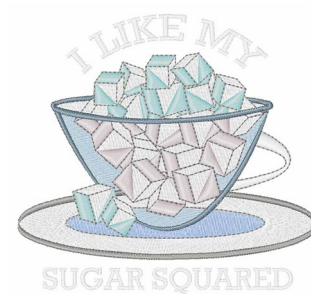

**Name:** Sugar Squared Machine Embroidery Design

**SKU:** WD02-JLA001012B

**Brand:** Windmill Designs

**Unique Colors:** 13 (12 color Stops)

## Unique Colors

	<b>Color Name (Color Code)</b>	<b>Manufacturer - Type</b>
	Super White (1001) [No Color Selected]	madeira - rayon
	Dusty Lilac (1263) [No Color Selected]	madeira - rayon
	Crocus (286)	Exquisite - Polyester 1000m

# Complete Color Sequence

#		Color Name (Color Code)	Manufacturer - Type
1		Super White (1001) [No Color Selected]	madeira - rayon
2		Super White (1001) [No Color Selected]	madeira - rayon
3		Crocus (286)	Exquisite - Polyester 1000m