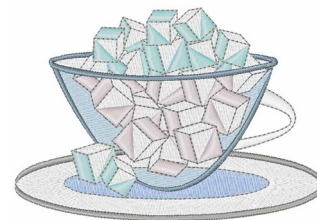

Name: Sugar Cubes Machine Embroidery Design

SKU: WD02-JLA001012A

Brand: Windmill Designs

Unique Colors: 13 (11 color Stops)

Unique Colors

| | Color Name (Color Code) | Manufacturer - Type |
|--|--|-----------------------------|
|  | Super White (1001) [No Color Selected] | madeira - rayon |
|  | Dusty Lilac (1263) [No Color Selected] | madeira - rayon |
|  | Crocus (286) | Exquisite - Polyester 1000m |

Complete Color Sequence

| # | | Color Name (Color Code) | Manufacturer - Type |
|---|---|--|--------------------------------|
| 1 |  | Super White (1001) [No Color Selected] | madeira - rayon |
| 2 |  | Super White (1001) [No Color Selected] | madeira - rayon |
| 3 |  | Crocus (286) | Exquisite - Polyester 1000m |