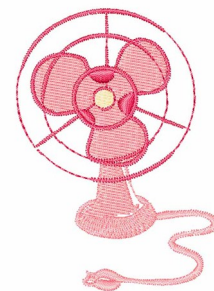

Name: Fan Machine Embroidery Design

SKU: WD02-JLA001009D

Brand: Windmill Designs

Unique Colors: 13 (3 color Stops)

Unique Colors

	Color Name (Color Code)	Manufacturer - Type
	Super White (1001) [No Color Selected]	madeira - rayon
	Dusty Lilac (1263) [No Color Selected]	madeira - rayon
	Crocus (286)	Exquisite - Polyester 1000m

Complete Color Sequence

#		Color Name (Color Code)	Manufacturer - Type
1		Super White (1001) [No Color Selected]	madeira - rayon
2		Super White (1001) [No Color Selected]	madeira - rayon
3		Crocus (286)	Exquisite - Polyester 1000m