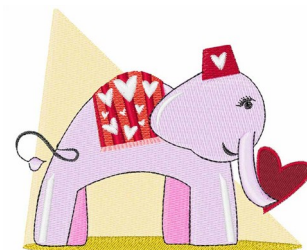

Name: Love Elephant Machine Embroidery Design

SKU: WD02-JLA001006A

Brand: Windmill Designs

Unique Colors: 13 (14 color Stops)

Unique Colors

| | Color Name (Color Code) | Manufacturer - Type |
|--|--|-----------------------------|
|  | Super White (1001) [No Color Selected] | madeira - rayon |
|  | Dusty Lilac (1263) [No Color Selected] | madeira - rayon |
|  | Crocus (286) | Exquisite - Polyester 1000m |