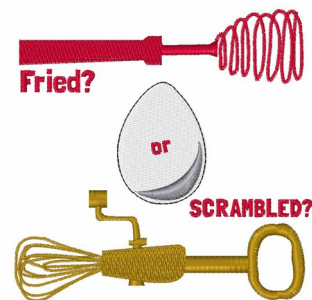

**Name:** Fried Or Scrambled Machine Embroidery Design

**SKU:** WD02-JLA001005C

**Brand:** Windmill Designs

**Unique Colors:** 13 (6 color Stops)