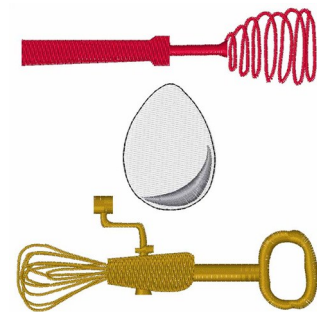

Name: Egg Beaters

SKU: WD02-JLA001005A

Brand: Windmill Designs

Unique Colors: 13 (5 color Stops)

Unique Colors

	Color Name (Color Code)	Manufacturer - Type
	Super White (1001) [No Color Selected]	madeira - rayon
	Dusty Lilac (1263) [No Color Selected]	madeira - rayon
	Crocus (286)	Exquisite - Polyester 1000m

Complete Color Sequence

#		Color Name (Color Code)	Manufacturer - Type
1		Super White (1001) [No Color Selected]	madeira - rayon
2		Super White (1001) [No Color Selected]	madeira - rayon
3		Crocus (286)	Exquisite - Polyester 1000m