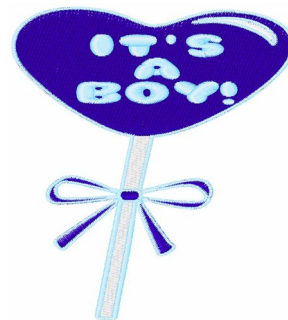

Name: Its A Boy Machine Embroidery Design

SKU: WD02-JLA0009D

Brand: Windmill Designs

Unique Colors: 13 (4 color Stops)

Unique Colors

	Color Name (Color Code)	Manufacturer - Type
	Super White (1001) [No Color Selected]	madeira - rayon
	Dusty Lilac (1263) [No Color Selected]	madeira - rayon
	Crocus (286)	Exquisite - Polyester 1000m

Complete Color Sequence

#		Color Name (Color Code)	Manufacturer - Type
1		Super White (1001) [No Color Selected]	madeira - rayon
2		Super White (1001) [No Color Selected]	madeira - rayon
3		Crocus (286)	Exquisite - Polyester 1000m