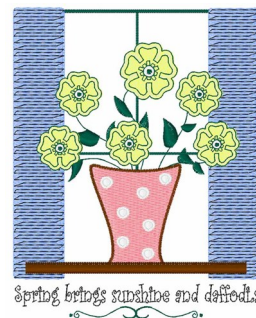

Name: Spring Brings Sunshine Machine
Embroidery Design

SKU: WD02-JLA00099C

Brand: Windmill Designs

Unique Colors: 13 (11 color Stops)

Unique Colors

	Color Name (Color Code)	Manufacturer - Type
	Super White (1001) [No Color Selected]	madeira - rayon
	Dusty Lilac (1263) [No Color Selected]	madeira - rayon
	Crocus (286)	Exquisite - Polyester 1000m