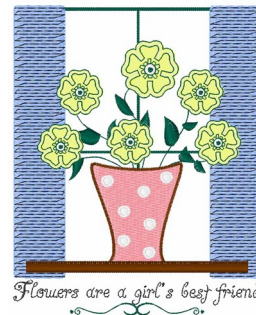

**Name:** Girls Best Friend Machine Embroidery Design

**SKU:** WD02-JLA00099B

**Brand:** Windmill Designs

**Unique Colors:** 13 (11 color Stops)