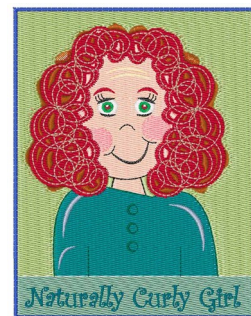

**Name:** Naturally Curly Girl

**SKU:** WD02-JLA000996D

**Brand:** Windmill Designs

**Unique Colors:** 13 (19 color Stops)

## Unique Colors

	<b>Color Name (Color Code)</b>	<b>Manufacturer - Type</b>
	Super White (1001) [No Color Selected]	madeira - rayon
	Dusty Lilac (1263) [No Color Selected]	madeira - rayon
	Crocus (286)	Exquisite - Polyester 1000m