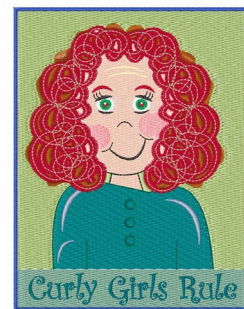

Name: Curly Girls Rule Machine Embroidery Design

SKU: WD02-JLA000996C

Brand: Windmill Designs

Unique Colors: 13 (19 color Stops)

Unique Colors

	Color Name (Color Code)	Manufacturer - Type
	Super White (1001) [No Color Selected]	madeira - rayon
	Dusty Lilac (1263) [No Color Selected]	madeira - rayon
	Crocus (286)	Exquisite - Polyester 1000m

Complete Color Sequence

#		Color Name (Color Code)	Manufacturer - Type
1		Super White (1001) [No Color Selected]	madeira - rayon
2		Super White (1001) [No Color Selected]	madeira - rayon
3		Crocus (286)	Exquisite - Polyester 1000m