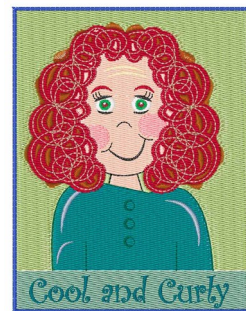

**Name:** Cool And Curly Machine Embroidery Design

**SKU:** WD02-JLA000996B

**Brand:** Windmill Designs

**Unique Colors:** 13 (19 color Stops)