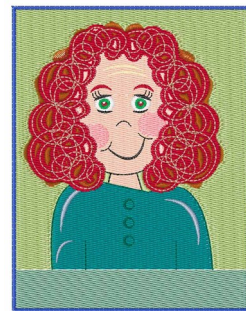

Name: Curly Haired Girl Machine Embroidery Design

SKU: WD02-JLA000996A

Brand: Windmill Designs

Unique Colors: 13 (18 color Stops)

Unique Colors

	Color Name (Color Code)	Manufacturer - Type
	Super White (1001) [No Color Selected]	madeira - rayon
	Dusty Lilac (1263) [No Color Selected]	madeira - rayon
	Crocus (286)	Exquisite - Polyester 1000m

Complete Color Sequence

#		Color Name (Color Code)	Manufacturer - Type
1		Super White (1001) [No Color Selected]	madeira - rayon
2		Super White (1001) [No Color Selected]	madeira - rayon
3		Crocus (286)	Exquisite - Polyester 1000m