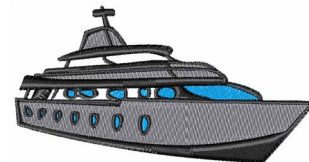

**Name:** Cruise Ship

**SKU:** WD02-JLA000993B

**Brand:** Windmill Designs

**Unique Colors:** 13 (3 color Stops)