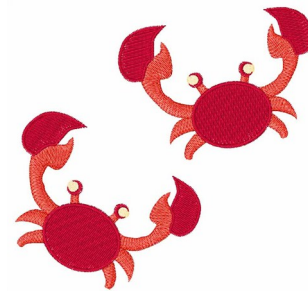

**Name:** Two Crabs

**SKU:** WD02-JLA000991A

**Brand:** Windmill Designs

**Unique Colors:** 13 (3 color Stops)

## Unique Colors

	<b>Color Name (Color Code)</b>	<b>Manufacturer - Type</b>
	Super White (1001) [No Color Selected]	madeira - rayon
	Dusty Lilac (1263) [No Color Selected]	madeira - rayon
	Crocus (286)	Exquisite - Polyester 1000m

# Complete Color Sequence

#		Color Name (Color Code)	Manufacturer - Type
1		Super White (1001) [No Color Selected]	madeira - rayon
2		Super White (1001) [No Color Selected]	madeira - rayon
3		Crocus (286)	Exquisite - Polyester 1000m