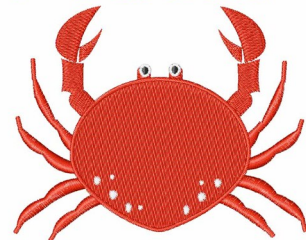

Name: Crab Crawl Machine Embroidery Design

SKU: WD02-JLA000990B

Brand: Windmill Designs

Unique Colors: 13 (4 color Stops)

Do the Crab Crawl

Unique Colors

| | Color Name (Color Code) | Manufacturer - Type |
|--|--|-----------------------------|
|  | Super White (1001) [No Color Selected] | madeira - rayon |
|  | Dusty Lilac (1263) [No Color Selected] | madeira - rayon |
|  | Crocus (286) | Exquisite - Polyester 1000m |