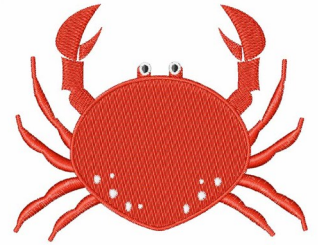

Name: Crab

SKU: WD02-JLA000990A

Brand: Windmill Designs

Unique Colors: 13 (3 color Stops)

Unique Colors

	Color Name (Color Code)	Manufacturer - Type
	Super White (1001) [No Color Selected]	madeira - rayon
	Dusty Lilac (1263) [No Color Selected]	madeira - rayon
	Crocus (286)	Exquisite - Polyester 1000m