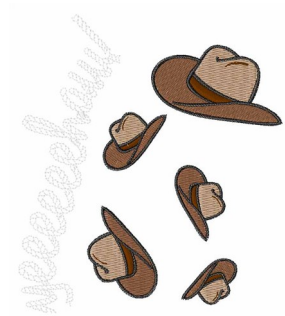

Name: YeeHaw Machine Embroidery Design

SKU: WD02-JLA000989D

Brand: Windmill Designs

Unique Colors: 13 (5 color Stops)

Unique Colors

	Color Name (Color Code)	Manufacturer - Type
	Super White (1001) [No Color Selected]	madeira - rayon
	Dusty Lilac (1263) [No Color Selected]	madeira - rayon
	Crocus (286)	Exquisite - Polyester 1000m

Complete Color Sequence

#		Color Name (Color Code)	Manufacturer - Type
1		Super White (1001) [No Color Selected]	madeira - rayon
2		Super White (1001) [No Color Selected]	madeira - rayon
3		Crocus (286)	Exquisite - Polyester 1000m