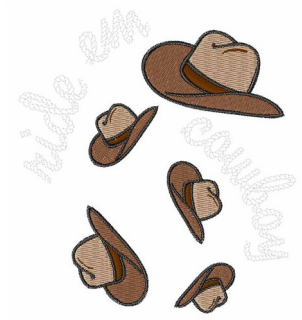

Name: Ride Em Cowboy

SKU: WD02-JLA000989B

Brand: Windmill Designs

Unique Colors: 13 (5 color Stops)

Unique Colors

	Color Name (Color Code)	Manufacturer - Type
	Super White (1001) [No Color Selected]	madeira - rayon
	Dusty Lilac (1263) [No Color Selected]	madeira - rayon
	Crocus (286)	Exquisite - Polyester 1000m

Complete Color Sequence

#		Color Name (Color Code)	Manufacturer - Type
1		Super White (1001) [No Color Selected]	madeira - rayon
2		Super White (1001) [No Color Selected]	madeira - rayon
3		Crocus (286)	Exquisite - Polyester 1000m