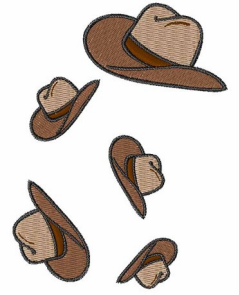

Name: Cowboy Hats

SKU: WD02-JLA000989A

Brand: Windmill Designs

Unique Colors: 13 (4 color Stops)

Unique Colors

	Color Name (Color Code)	Manufacturer - Type
	Super White (1001) [No Color Selected]	madeira - rayon
	Dusty Lilac (1263) [No Color Selected]	madeira - rayon
	Crocus (286)	Exquisite - Polyester 1000m

Complete Color Sequence

#		Color Name (Color Code)	Manufacturer - Type
1		Super White (1001) [No Color Selected]	madeira - rayon
2		Super White (1001) [No Color Selected]	madeira - rayon
3		Crocus (286)	Exquisite - Polyester 1000m