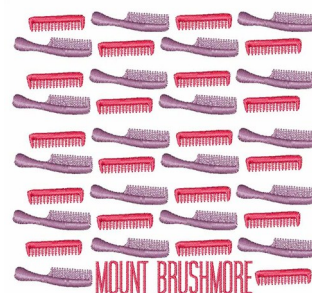

**Name:** Mount Brushmore Machine Embroidery Design

**SKU:** WD02-JLA000986B

**Brand:** Windmill Designs

**Unique Colors:** 13 (3 color Stops)

## Unique Colors

	<b>Color Name (Color Code)</b>	<b>Manufacturer - Type</b>
	Super White (1001) [No Color Selected]	madeira - rayon
	Dusty Lilac (1263) [No Color Selected]	madeira - rayon
	Crocus (286)	Exquisite - Polyester 1000m

# Complete Color Sequence

#		Color Name (Color Code)	Manufacturer - Type
1		Super White (1001) [No Color Selected]	madeira - rayon
2		Super White (1001) [No Color Selected]	madeira - rayon
3		Crocus (286)	Exquisite - Polyester 1000m