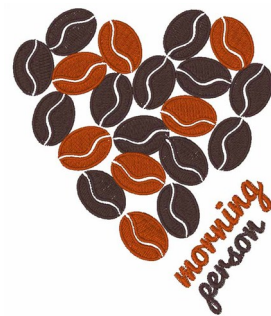

**Name:** Morning Person Machine Embroidery Design

**SKU:** WD02-JLA000984C

**Brand:** Windmill Designs

**Unique Colors:** 13 (3 color Stops)