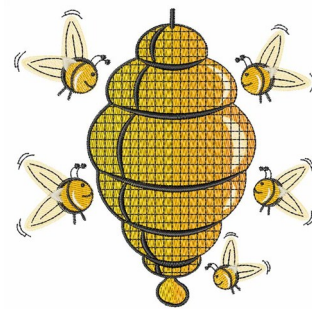

Name: Honeybee

SKU: WD02-JLA000981A

Brand: Windmill Designs

Unique Colors: 13 (15 color Stops)

Unique Colors

	Color Name (Color Code)	Manufacturer - Type
	Super White (1001) [No Color Selected]	madeira - rayon
	Dusty Lilac (1263) [No Color Selected]	madeira - rayon
	Crocus (286)	Exquisite - Polyester 1000m

Complete Color Sequence

#		Color Name (Color Code)	Manufacturer - Type
1		Super White (1001) [No Color Selected]	madeira - rayon
2		Super White (1001) [No Color Selected]	madeira - rayon
3		Crocus (286)	Exquisite - Polyester 1000m